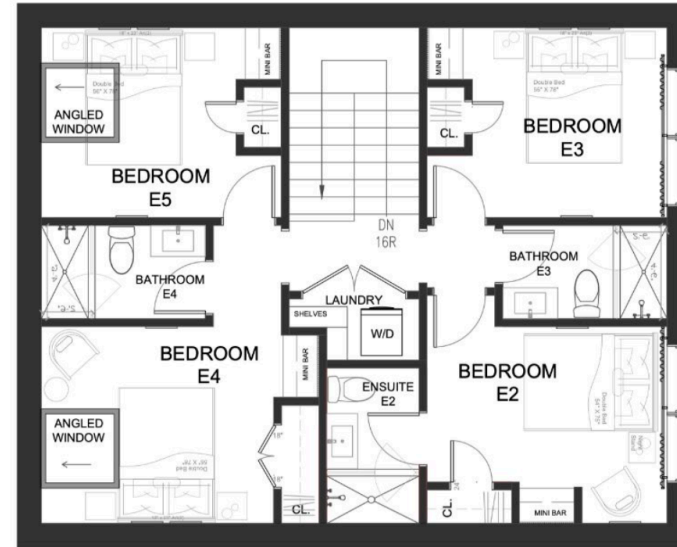

21 BATAVIA AVE.

UNIT 1

3-Bedroom
Unit

1120.3 sq. ft.

LOWER LEVEL

GROUND LEVEL

21 BATAVIA AVE.

LOWER LEVEL

GROUND LEVEL

FOXYHOME.COM

UNIT 2

**3-Bedroom
Unit**

1343.3 sq. ft.

21 BATAVIA AVE.

UNIT 3

**3-Bedroom
Unit**

1466.9 sq. ft.

SECOND LEVEL

THIRD LEVEL

21 BATAVIA AVE.

UNIT 4

3-Bedroom Unit

1556.1 sq. ft.

SECOND LEVEL

THIRD LEVEL

21 BATAVIA AVE.

FOXYHOME.COM

UNIT 5

5-bedroom
Unit

1603.5 sq. ft.

GROUND LEVEL

SECOND LEVEL