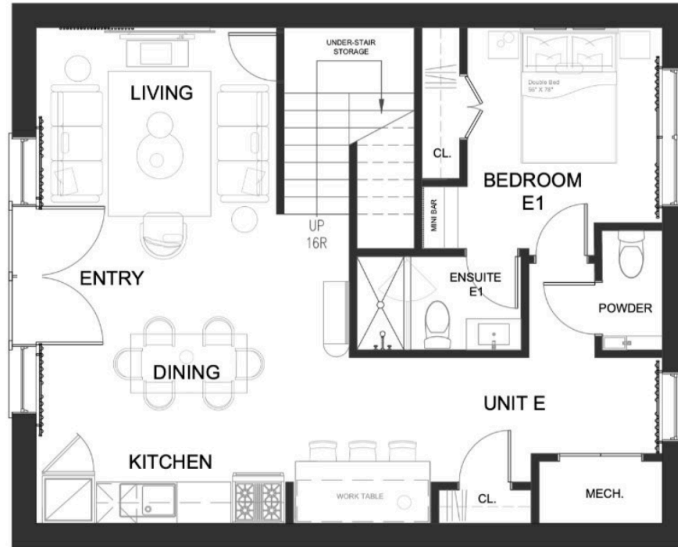

21 BATAVIA AVE.

UNIT 1

3-Bedroom
Unit

1120.3 sq. ft.

LOWER LEVEL

GROUND LEVEL

21 BATAVIA AVE.

LOWER LEVEL

GROUND LEVEL

FOXYHOME.COM

UNIT 2

**3-Bedroom
Unit**

1343.3 sq. ft.

21 BATAVIA AVE.

UNIT 3

**3-Bedroom
Unit**

1466.9 sq. ft.

SECOND LEVEL

THIRD LEVEL

21 BATAVIA AVE.

UNIT 4

3-Bedroom Unit

1556.1 sq. ft.

SECOND LEVEL

THIRD LEVEL

21 BATAVIA AVE.

FOXYHOME.COM

UNIT 5

5-bedroom
Unit

1603.5 sq. ft.

GROUND LEVEL

SECOND LEVEL