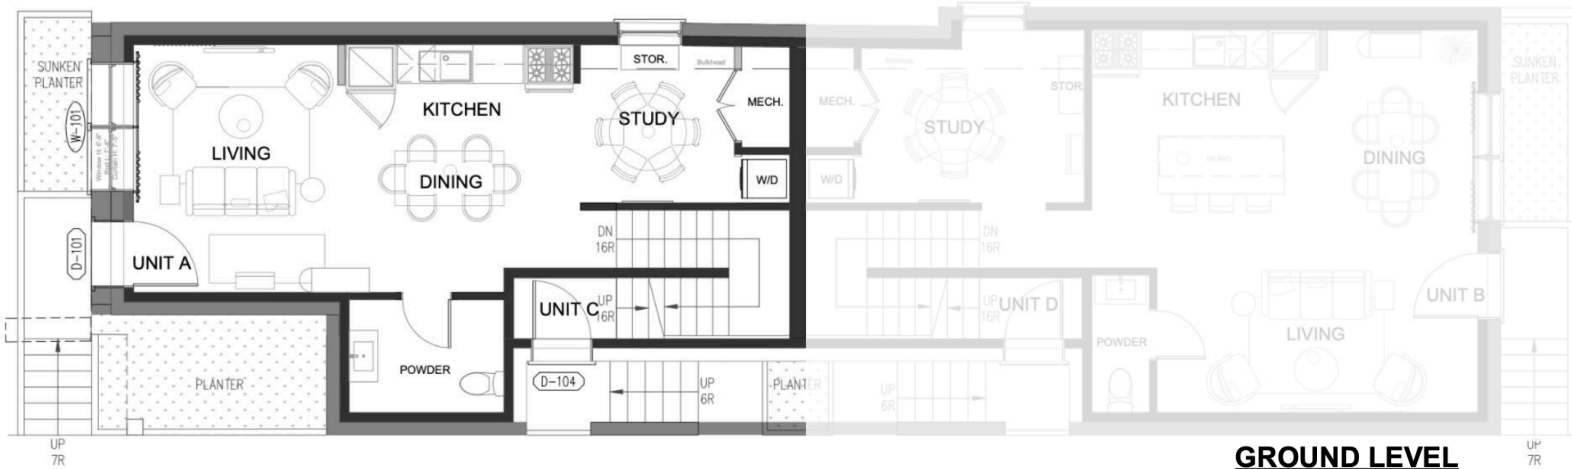

21 BATAVIA AVE.

UNIT 1

3-Bedroom
Unit

1120.3 sq. ft.

LOWER LEVEL

GROUND LEVEL

21 BATAVIA AVE.

LOWER LEVEL

GROUND LEVEL

FOXYHOME.COM

UNIT 2

**3-Bedroom
Unit**

1343.3 sq. ft.

21 BATAVIA AVE.

UNIT 3

**3-Bedroom
Unit**

1466.9 sq. ft.

SECOND LEVEL

THIRD LEVEL

21 BATAVIA AVE.

UNIT 4

3-Bedroom Unit

1556.1 sq. ft.

SECOND LEVEL

THIRD LEVEL

21 BATAVIA AVE.

FOXYHOME.COM

UNIT 5

5-bedroom
Unit

1603.5 sq. ft.

GROUND LEVEL

SECOND LEVEL