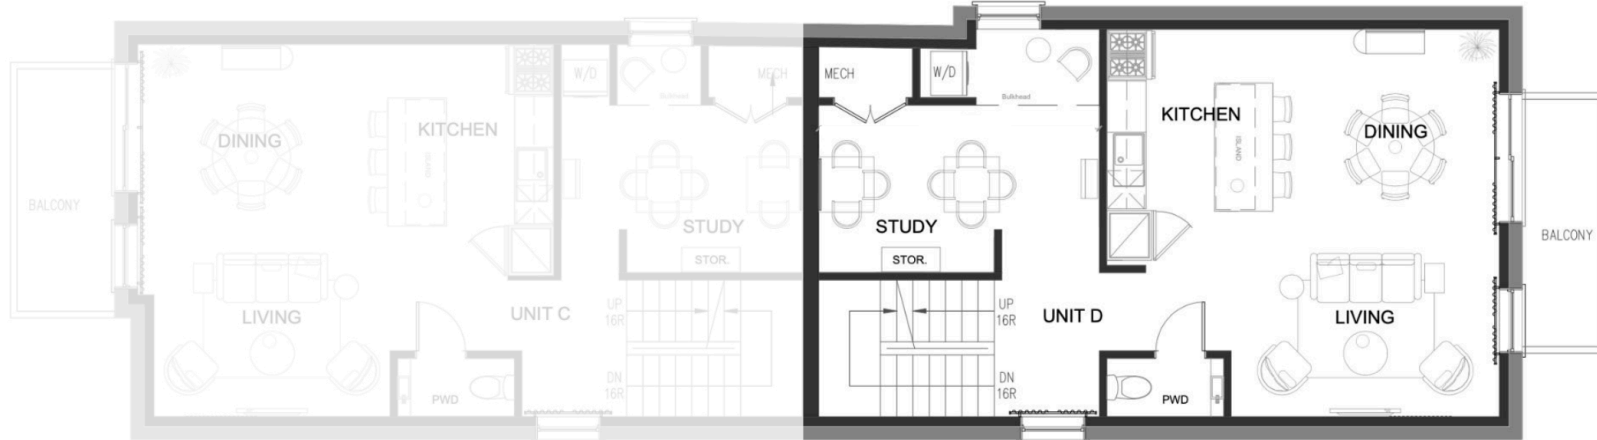

GROUND LEVEL

FOXYHOME.COM

UNIT 2

**3-Bedroom
Unit**

1343.3 sq. ft.

21 BATAVIA AVE.

UNIT 3

**3-Bedroom
Unit**

1466.9 sq. ft.

SECOND LEVEL

THIRD LEVEL

21 BATAVIA AVE.

UNIT 4

3-Bedroom Unit

1556.1 sq. ft.

SECOND LEVEL

THIRD LEVEL

21 BATAVIA AVE.

FOXYHOME.COM

UNIT 5

5-bedroom
Unit

1603.5 sq. ft.

GROUND LEVEL

SECOND LEVEL