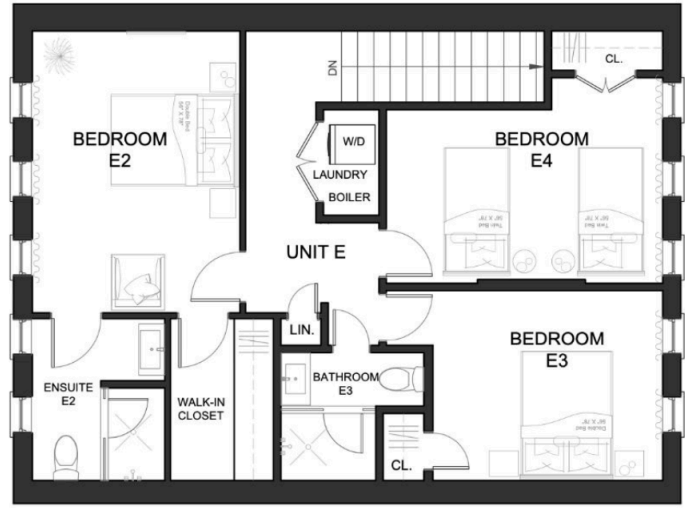

12 BATAVIA AVE.

UNIT 1

**2-Bedroom
Unit**

840.6 sq. ft.

SECOND LEVEL

THIRD LEVEL

12 BATAVIA AVE.

UNIT 2

**2-Bedroom
Unit**

923.3 sq. ft.

SECOND LEVEL

THIRD LEVEL

12 BATAVIA AVE.

UNIT 3

2-Bedroom
Unit

705.7 sq. ft.

GROUND LEVEL

12 BATAVIA AVE.

UNIT 4

2-Bedroom
Unit

756.1 sq. ft.

LOWER LEVEL

12 BATAVIA AVE.

UNIT 5

4-bedroom
Unit

1499.9 sq. ft.

GROUND LEVEL

SECOND LEVEL