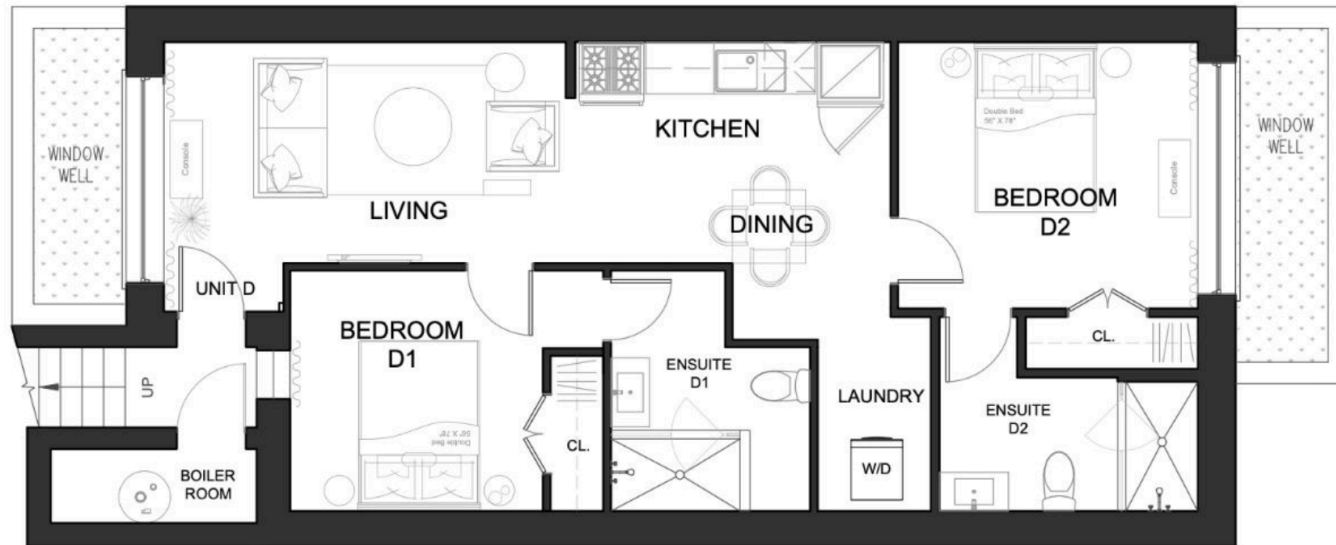

12 BATAVIA AVE.

UNIT 1

**2-Bedroom
Unit**

840.6 sq. ft.

SECOND LEVEL

THIRD LEVEL

12 BATAVIA AVE.

UNIT 2

**2-Bedroom
Unit**

923.3 sq. ft.

SECOND LEVEL

THIRD LEVEL

12 BATAVIA AVE.

UNIT 3

2-Bedroom
Unit

705.7 sq. ft.

GROUND LEVEL

12 BATAVIA AVE.

UNIT 4

2-Bedroom
Unit

756.1 sq. ft.

LOWER LEVEL

12 BATAVIA AVE.

UNIT 5

4-bedroom
Unit

1499.9 sq. ft.

GROUND LEVEL

SECOND LEVEL