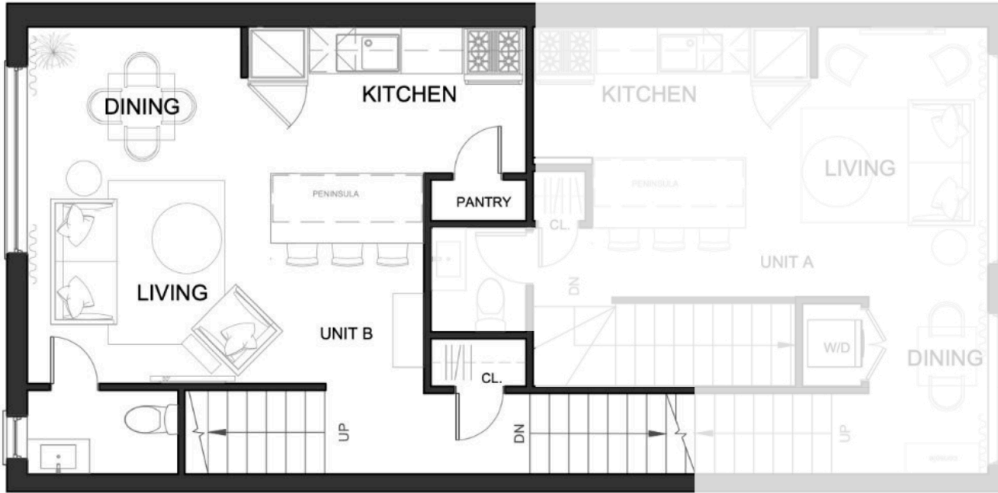

12 BATAVIA AVE.

UNIT 1

**2-Bedroom
Unit**

840.6 sq. ft.

SECOND LEVEL

THIRD LEVEL

12 BATAVIA AVE.

UNIT 2

**2-Bedroom
Unit**

923.3 sq. ft.

SECOND LEVEL

THIRD LEVEL

12 BATAVIA AVE.

UNIT 3

2-Bedroom
Unit

705.7 sq. ft.

GROUND LEVEL

12 BATAVIA AVE.

UNIT 4

2-Bedroom
Unit

756.1 sq. ft.

LOWER LEVEL

12 BATAVIA AVE.

UNIT 5

4-bedroom
Unit

1499.9 sq. ft.

GROUND LEVEL

SECOND LEVEL