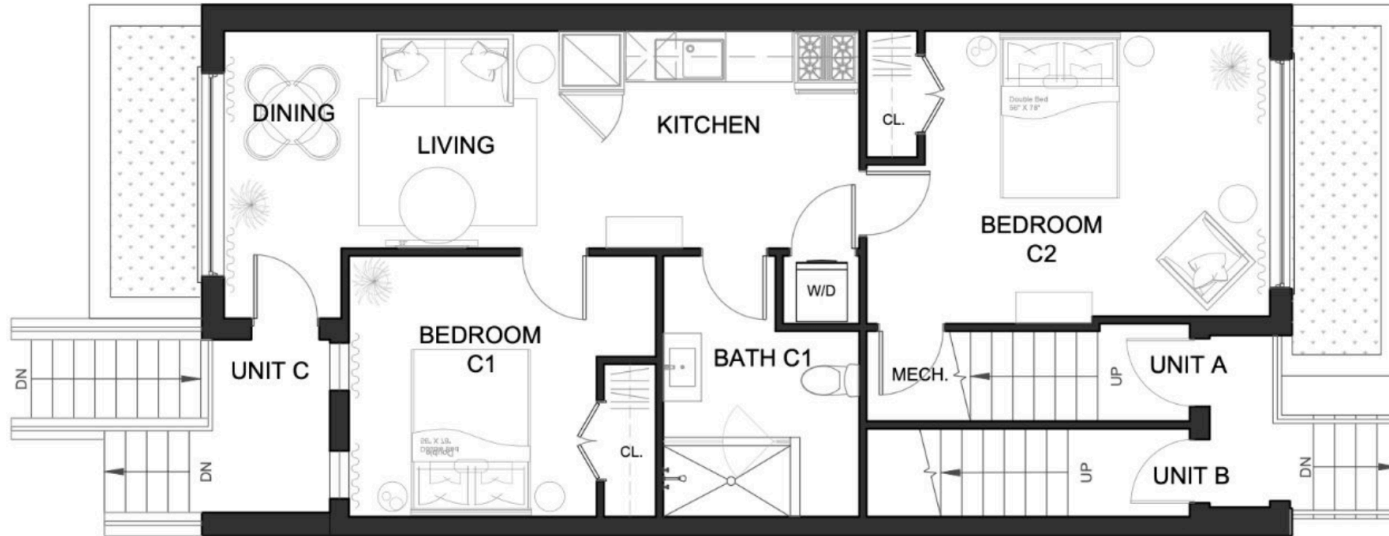

12 BATAVIA AVE.

UNIT 1

**2-Bedroom
Unit**

840.6 sq. ft.

SECOND LEVEL

THIRD LEVEL

12 BATAVIA AVE.

UNIT 2

**2-Bedroom
Unit**

923.3 sq. ft.

SECOND LEVEL

THIRD LEVEL

12 BATAVIA AVE.

UNIT 3

2-Bedroom
Unit

705.7 sq. ft.

GROUND LEVEL

12 BATAVIA AVE.

UNIT 4

2-Bedroom
Unit

756.1 sq. ft.

LOWER LEVEL

12 BATAVIA AVE.

UNIT 5

4-bedroom
Unit

1499.9 sq. ft.

GROUND LEVEL

SECOND LEVEL