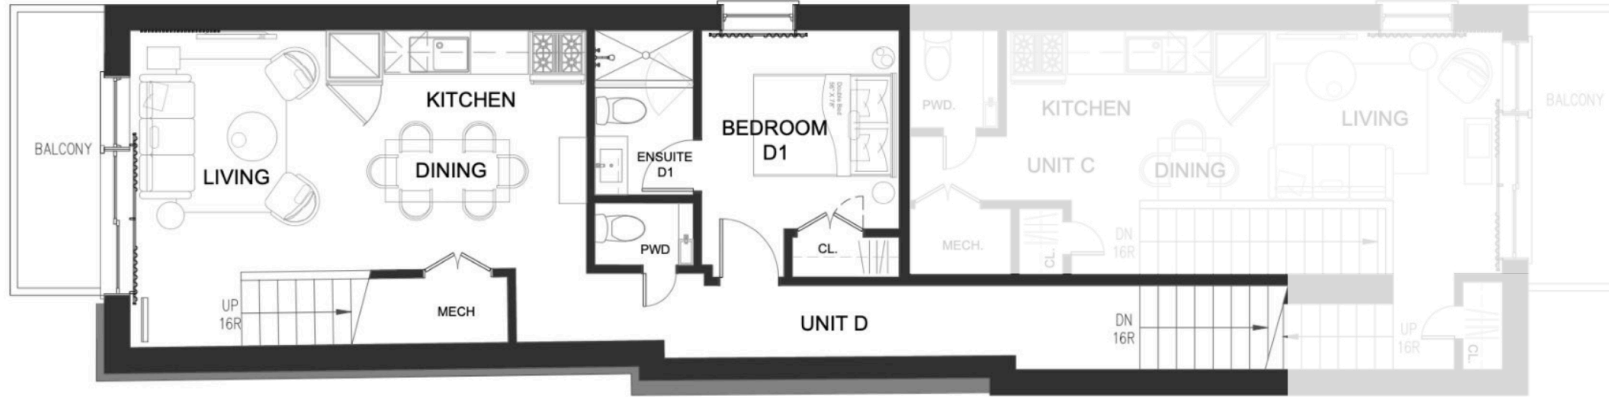

50 CASTLETON AVE.

UNIT 1

Bachelor
Unit

358.3 sq. ft.

GROUND LEVEL

50 CASTLETON AVE.

LOWER LEVEL

GROUND LEVEL

UNIT 2

**4-Bedroom
Unit**

1466.7 sq. ft.

50 CASTLETON AVE.

SECOND LEVEL

THIRD LEVEL

UNIT 3

**2-Bedroom
Unit**

941.9 sq. ft.

50 CASTLETON AVE.

SECOND LEVEL

THIRD LEVEL

UNIT 4

**3-Bedroom
Unit**

1149.6 sq. ft.

50 CASTLETON AVE.

FOXYHOME.COM

UNIT 5

4-bedroom
Unit

1339.4 sq. ft.

GROUND LEVEL

SECOND LEVEL