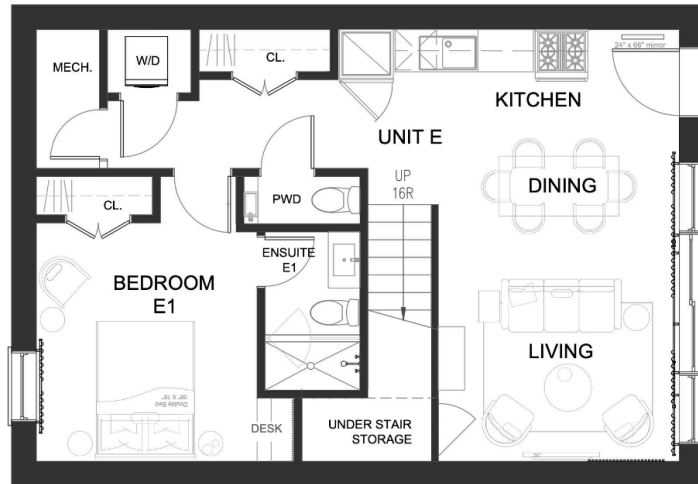

50 CASTLETON AVE.

UNIT 1

Bachelor
Unit

358.3 sq. ft.

GROUND LEVEL

50 CASTLETON AVE.

LOWER LEVEL

GROUND LEVEL

UNIT 2

**4-Bedroom
Unit**

1466.7 sq. ft.

50 CASTLETON AVE.

SECOND LEVEL

THIRD LEVEL

UNIT 3

**2-Bedroom
Unit**

941.9 sq. ft.

50 CASTLETON AVE.

SECOND LEVEL

THIRD LEVEL

UNIT 4

**3-Bedroom
Unit**

1149.6 sq. ft.

50 CASTLETON AVE.

FOXYHOME.COM

UNIT 5

4-bedroom
Unit

1339.4 sq. ft.

GROUND LEVEL

SECOND LEVEL