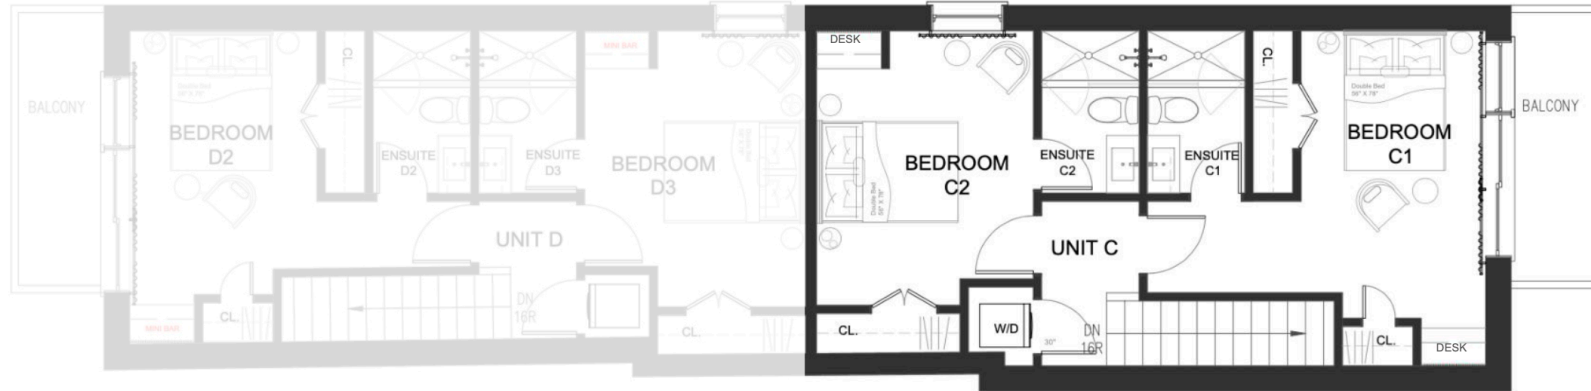

50 CASTLETON AVE.

UNIT 1

Bachelor
Unit

358.3 sq. ft.

GROUND LEVEL

50 CASTLETON AVE.

LOWER LEVEL

GROUND LEVEL

UNIT 2

**4-Bedroom
Unit**

1466.7 sq. ft.

50 CASTLETON AVE.

SECOND LEVEL

THIRD LEVEL

UNIT 3

**2-Bedroom
Unit**

941.9 sq. ft.

50 CASTLETON AVE.

SECOND LEVEL

THIRD LEVEL

UNIT 4

**3-Bedroom
Unit**

1149.6 sq. ft.

50 CASTLETON AVE.

FOXYHOME.COM

UNIT 5

4-bedroom
Unit

1339.4 sq. ft.

GROUND LEVEL

SECOND LEVEL