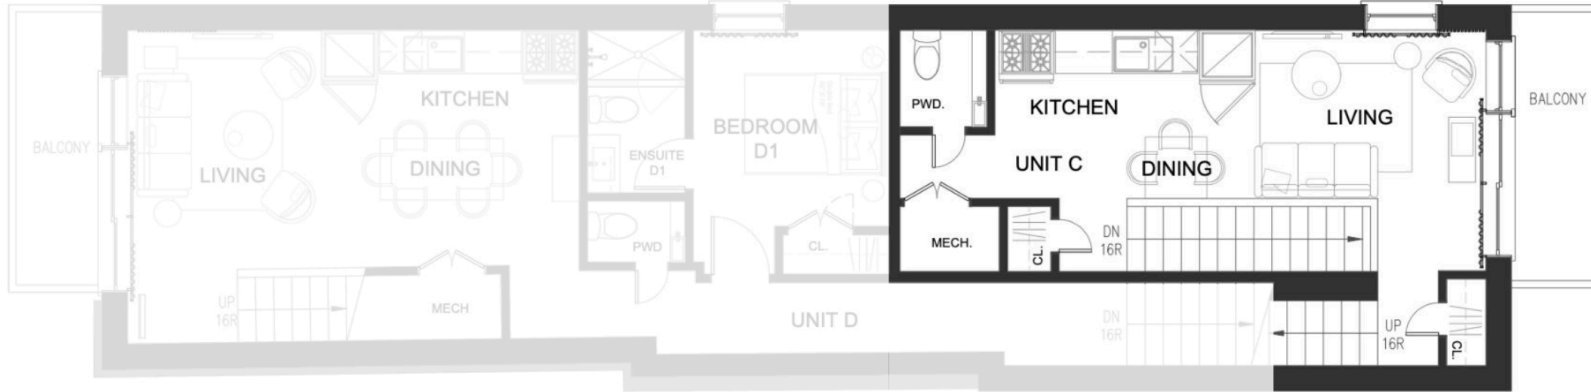

50 CASTLETON AVE.

UNIT 1

Bachelor
Unit

358.3 sq. ft.

GROUND LEVEL

50 CASTLETON AVE.

LOWER LEVEL

GROUND LEVEL

UNIT 2

**4-Bedroom
Unit**

1466.7 sq. ft.

50 CASTLETON AVE.

SECOND LEVEL

THIRD LEVEL

UNIT 3

**2-Bedroom
Unit**

941.9 sq. ft.

50 CASTLETON AVE.

SECOND LEVEL

THIRD LEVEL

UNIT 4

**3-Bedroom
Unit**

1149.6 sq. ft.

50 CASTLETON AVE.

FOXYHOME.COM

UNIT 5

4-bedroom
Unit

1339.4 sq. ft.

GROUND LEVEL

SECOND LEVEL