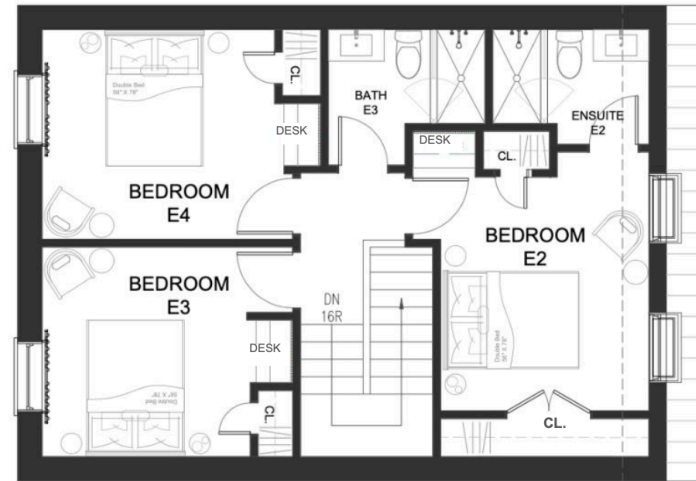

50 CASTLETON AVE.

UNIT 1

Bachelor
Unit

358.3 sq. ft.

GROUND LEVEL

50 CASTLETON AVE.

LOWER LEVEL

GROUND LEVEL

UNIT 2

**4-Bedroom
Unit**

1466.7 sq. ft.

50 CASTLETON AVE.

SECOND LEVEL

THIRD LEVEL

UNIT 3

**2-Bedroom
Unit**

941.9 sq. ft.

50 CASTLETON AVE.

SECOND LEVEL

THIRD LEVEL

UNIT 4

**3-Bedroom
Unit**

1149.6 sq. ft.

50 CASTLETON AVE.

FOXYHOME.COM

UNIT 5

4-bedroom
Unit

1339.4 sq. ft.

GROUND LEVEL

SECOND LEVEL